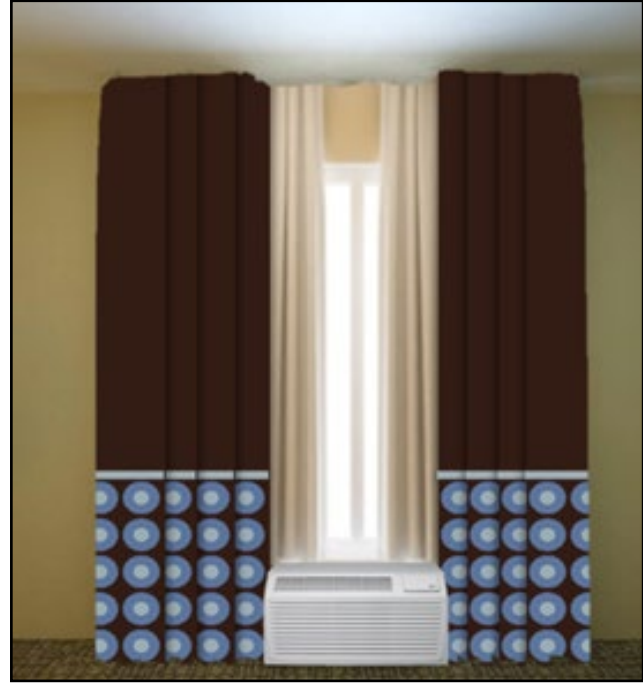

Classic-Ocean

Drapery

*Prices vary depending on finished size.

Includes:

Blackout

100% Polyester | Ripple Fold | 100% Fullness | Center Draw | Ceiling Mounted | 1/2 " off AC

Pattern: Ivory

Color: Ecreu

Stationary Panels

100% Polyester | Ripple Fold | 100% Fullness | Woven Face Fabric w/2-Pass Blackout Lining | 2 panels per window | Ceiling Mounted | Hardware Not Included | 1/2 " off Floor

Pattern: Classic

Colors: Lime, Ocean