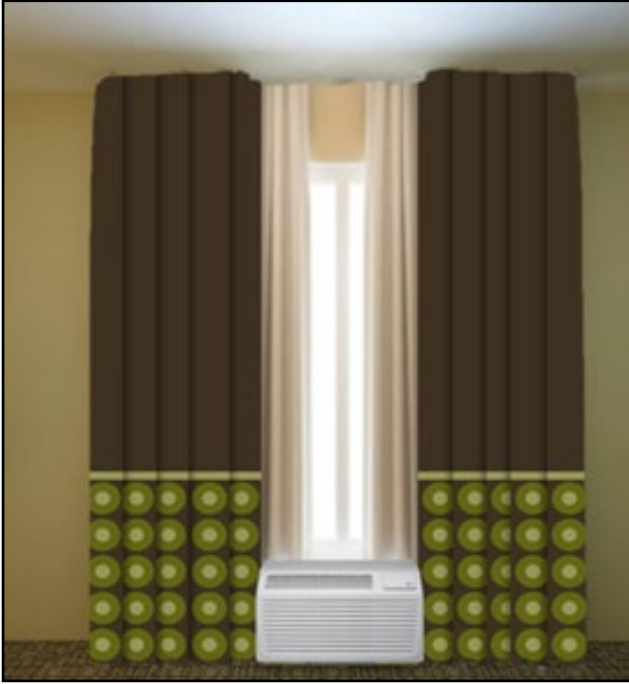

Window Treatment

Classic-Lime