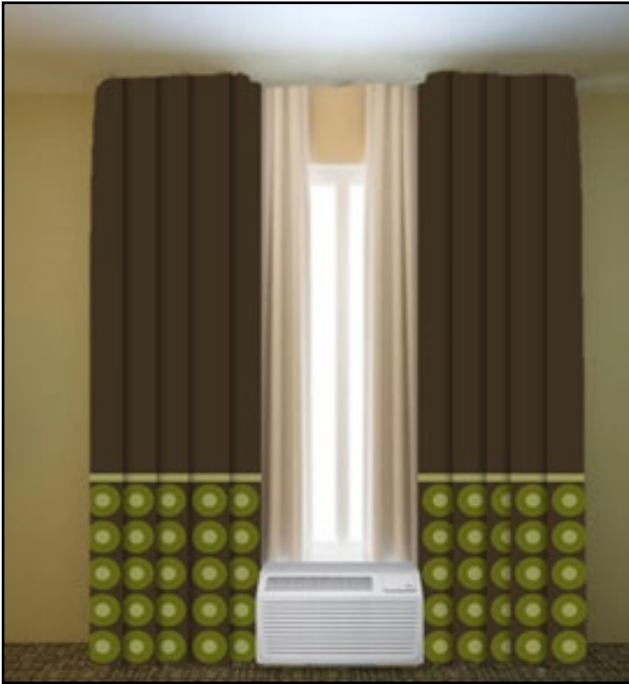

Window Treatment

Classic-Lime