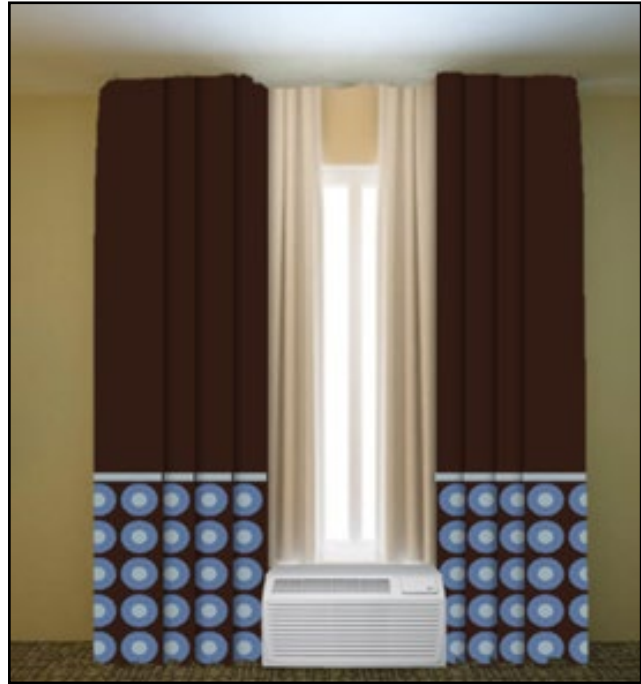

Classic-Ocean