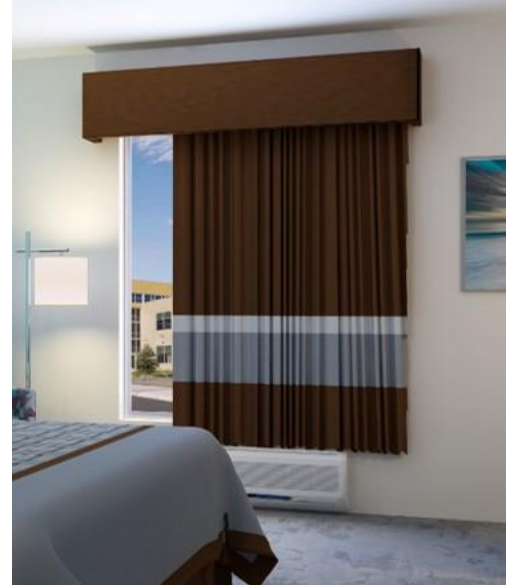

Window Treatment Program

Drapery Package Option 1

*Prices are subject to change. If sizes exceed 72" wide for soft cornice and 72" long for blackout, items will be priced individually.

Includes:

Soft Cornice

100% Polyester | 3-Pass Blackout | Wall Mounted | Board and L Brackets Included

Pattern: Matrix

Color: Chive Rust, Marigold Cocoa, Grey Cocoa

Blackout

100% Polyester | Pinch Pleat | 200% Fullness | Wall Mounted | One-way Draw

Pattern: Matrix

Color: Chive Rust, Marigold Cocoa, Grey Cocoa

sales@amerifabintl.com | 1-800-882-3205 | www.amerifabintl.com

Revised 06.29.18