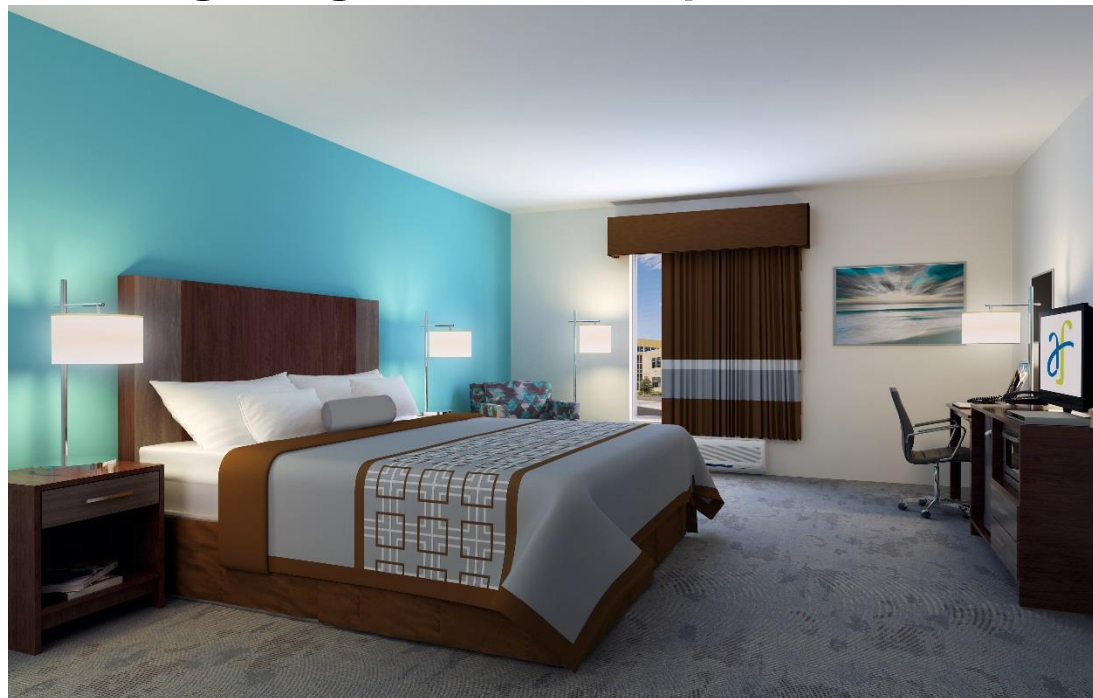

Bedding Program: Color Option 3

Decorative Throw

100% Polyester | 3" Hem | Mitered Corners | Built-In Scarf

Pattern: Matrix
Color: Grey Cocoa

Size	Dimensions	Item Code	Case Pack
Full XL	84" x 95"	0031737	12
Queen	90" x 95"	0031738	10
King	106" x 95"	0031739	8

Bed Skirt

100% Polyester Face Fabric | 70/30 Polyester/Cotton Decking | Hugger | 15" Drop

Pattern: Shambley
Colors: Cocoa

Size	Dimensions	Item Code	Case Pack
Full XL	54" x 80"	0030486	12
Queen	60" x 80"	0030503	12
King	76" x 80"	0030495	12