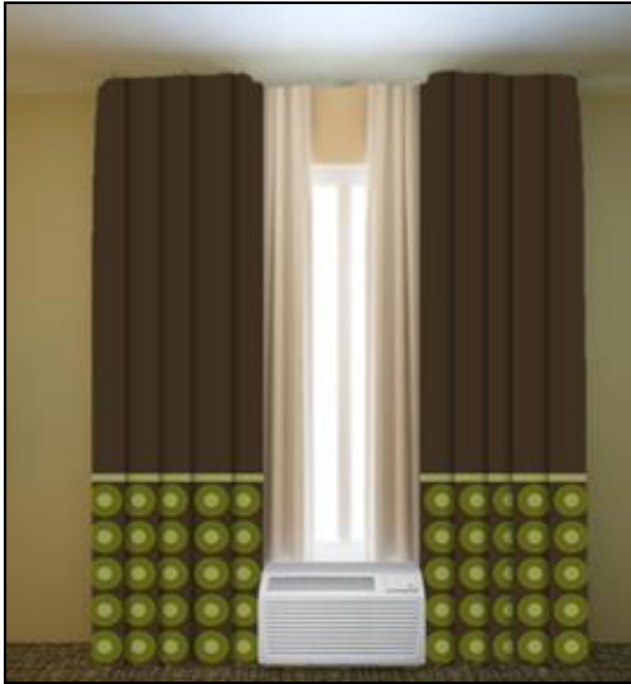

Window Treatment

Classic-Lime