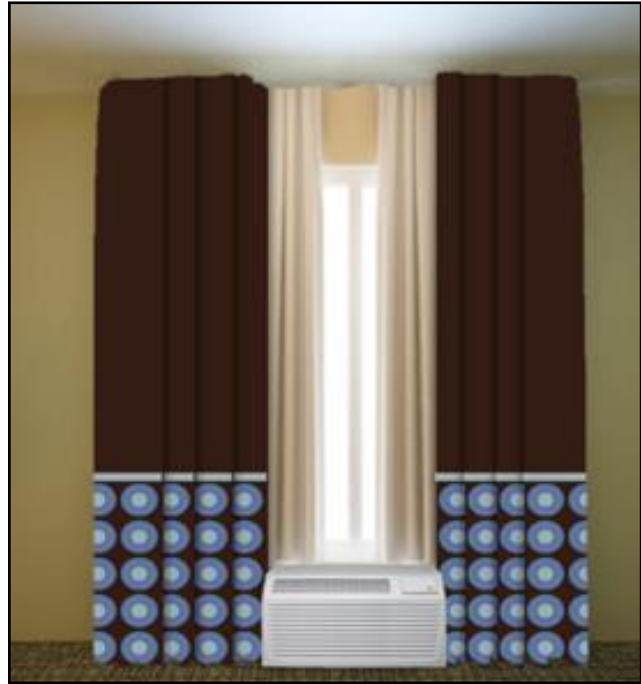

Classic-Ocean