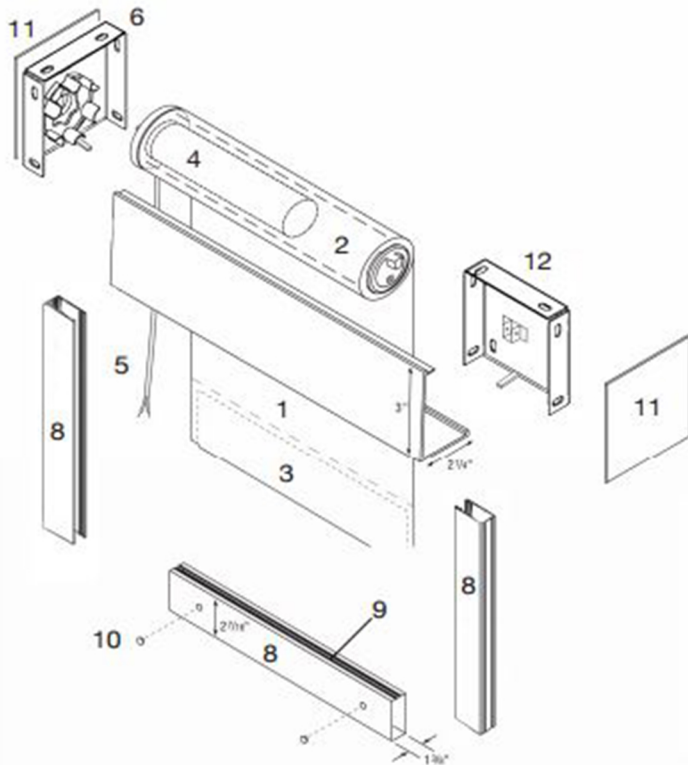

Roller Shades

Motorized Shade with Fascia

Standard Components:

1. Fabric
2. Roller Tube
3. Sealed Pocket Hem Bar
4. Motor
5. Power Cord
6. Fascia Motor Brackets
7. Front Fascia
8. Side/Sill Channel
9. Wool Pile
10. Mounting Hole Plugs
11. Fascia End Caps
12. Fascia Idler Bracket

Optional Components:

13. Pocket
14. Closure