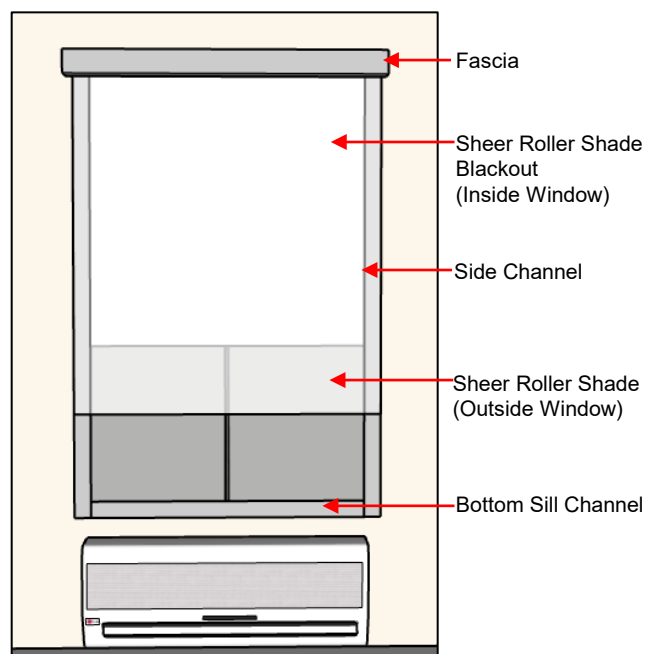

Pricing varies based on finished sizes