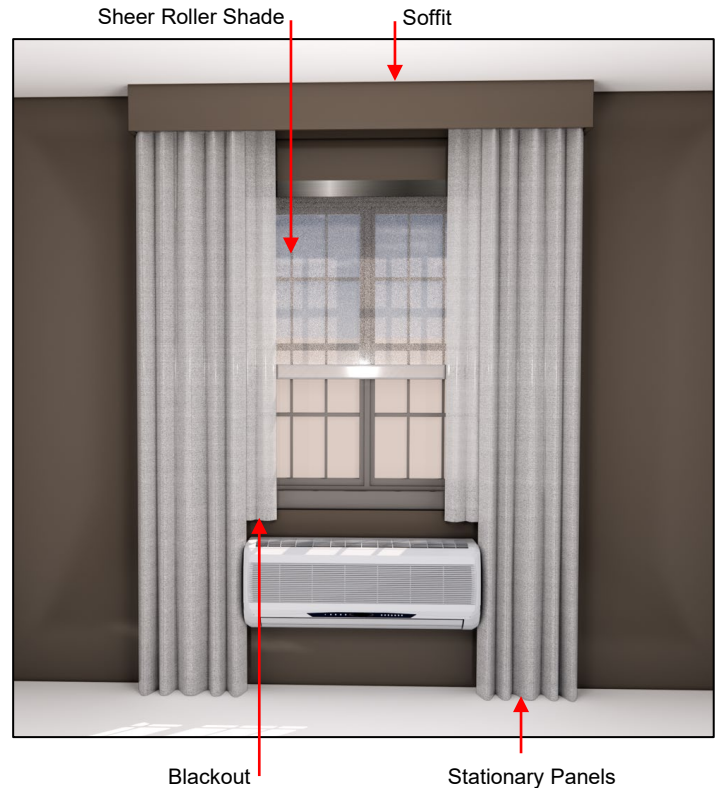

### Stationary Panels

100% Polyester | Pinch Pleat | Wall Mount | 2 panels per window

**Pattern:** Mason  
**Color:** Sea Mist