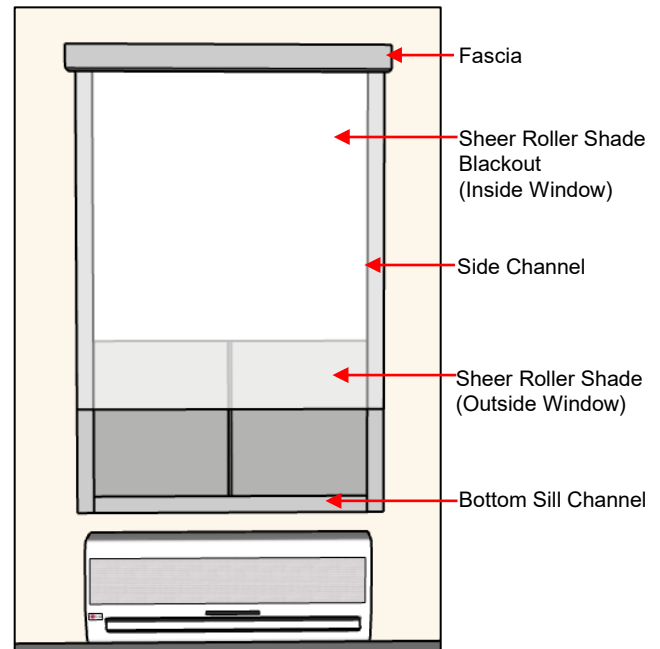

Pricing varies based on finished sizes