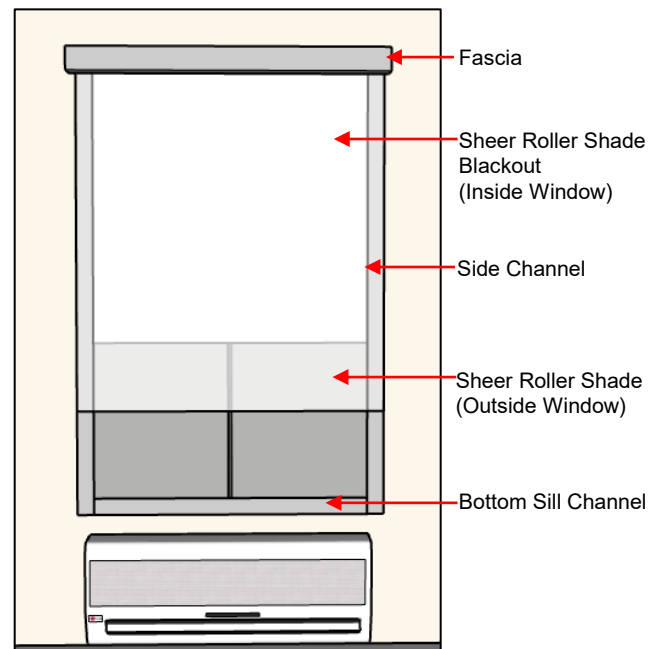

Dual Roller Shade

Pricing varies based on finished sizes