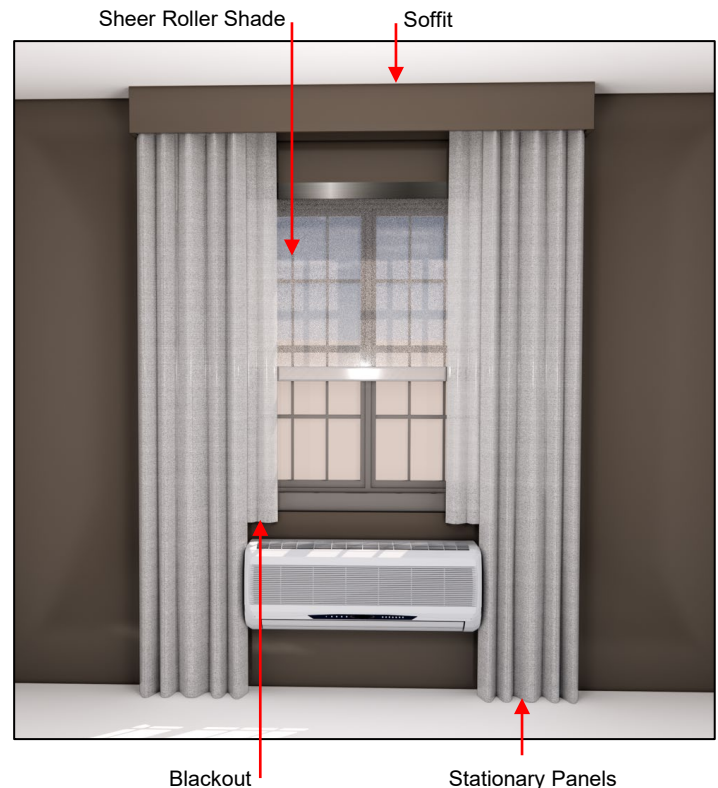

Soffit

Wooden Soffit | Flat 10" Face/10" Returns | Painted SW 7025 Backdrop | Wall Mount

Pricing varies based on finished sizes