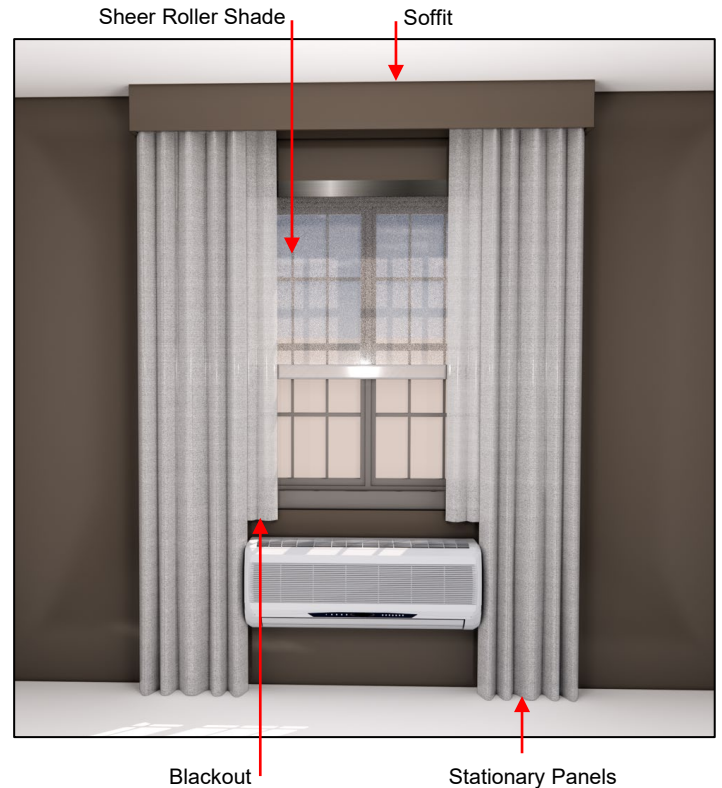

Soffit

Wooden Soffit | Flat 10" Face/10" Returns | Painted SW 7025 Backdrop | Wall Mount

Pricing varies based on finished sizes