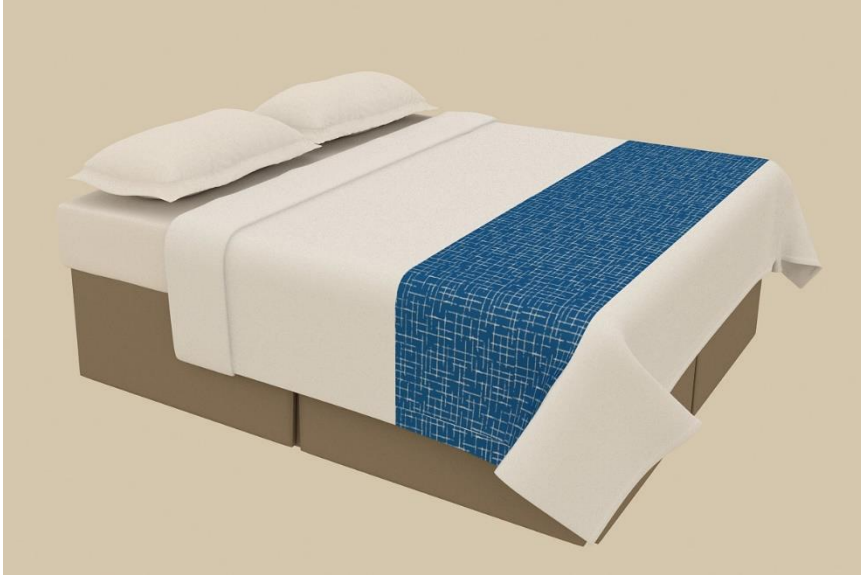

## Bedding Program Option 1

### Decorative Top Sheet

100% Polyester | Built-In Printed Bed Scarf | Mitered Corners

**Pattern:** Etched  
**Colors:** Blue (pictured), Curry

Size	Dimensions	Item Code Blue	Item Code Curry	Case Pack
Full XL	84" x 95"	0031107	0031110	12
Queen	90" x 95"	0031108	0031111	10
King	106" x 95"	0031109	0031112	8

### Bed Skirt

100% Polyester Face Fabric | 70/30 Polyester/Cotton Decking | Tailored | Available in 14.5" Drop

**Pattern:** Exquisite  
**Colors:** Honey

Size	Dimensions	Item Code	Case Pack
Full XL	54" x 80"	0031524	12
Queen	60" x 80"	0031525	12
King	76" x 80"	0031526	12

### Bed Scarf

100% Polyester | Mitered Corners

**Pattern:** Etched  
**Colors:** Blue, Curry (pictured)

Size	Dimensions	Item Code Blue	Item Code Curry	Case Pack
Full XL	24" x 84"	0031101	0031104	12
Queen	24" x 90"	0031102	0031105	10
King	24" x 106"	0031103	0031106	8